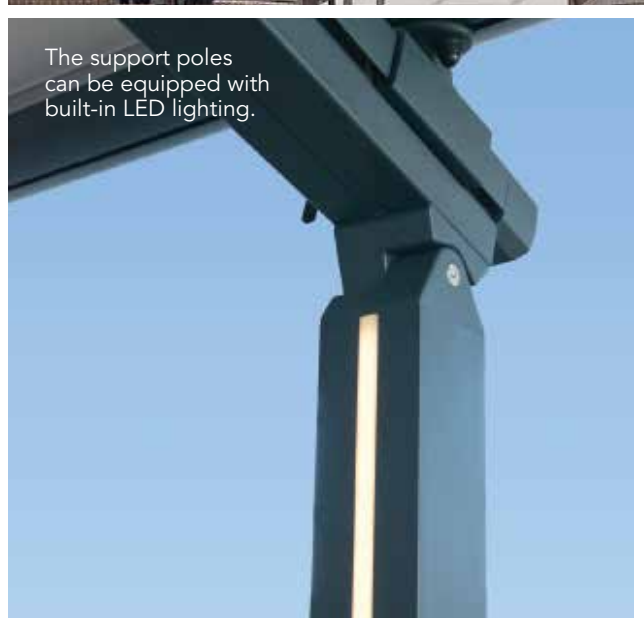

B-127 PERGOLA

The stand-alone solution

AWNING WITH SELF-SUPPORTING STRUCTURE

The B-127 Pergola is a complete pergola system with **front support poles and wall fixation**. The B-127 Pergola comes standard with a motor and **remote control**. With a maximum **width of 6 m** and a **projection of 5 m**, a **shadow surface up to 22 m²** can be created.

Standard:

remote control

Option:

LED

STANDARD COLOURS

White

R 9001 Cream

R 8019 Brown

The support poles can be equipped with built-in LED lighting.

Fabric tension can be optimized with the latch (now standard delivered).

A new elegant and robust casting connects the transition from the vertical to the horizontal carrier seamlessly.