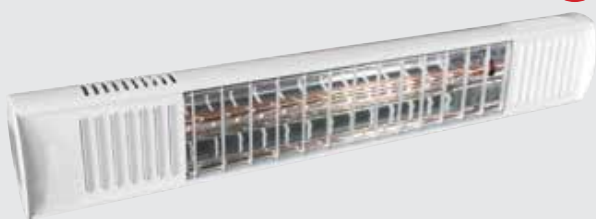

DIMENSIONS

Width	min. 3,53 m - max. 14,00 m (coupled from 7 m)
Projection	3,00 m - 3,50 m - 3,75 m
Operation	Somfy RTS motor with remote control
Cassette	22,0 cm high x 14,7 cm deep

Dimmable terrace heating (optional)