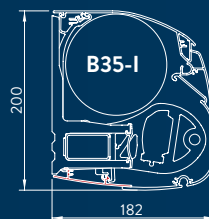

### DIMENSIONS

	B-35	B-35 Prestige
Width	2,05 m - 15 m (from 7,5 m)	3,50 m - 15 m (from 7,5 m)
Projection	1,50 m - 2,00 m - 2,50 m - 3,00 m - 3,50 m - 4,00 m	3,00 m - 3,50 m - 4 m
Operation	motor (gear optional)	motor with remote control
Cassette	20,0 cm high x 18,2 cm deep	20,0 cm high x 18,2 cm deep
Wind class	2	3

B-35 Prestige: 4 cables

B-35: 4 cables

Awning B-35 is available in several versions, varying from an open system (type A) to a fully enclosed cassette casing (type K).  
 Awning B-35 Prestige is available with fully enclosed cassette (type K) or half-closed (type I). Profile G can be combined with all versions.

B-35 LED strip in both arms

Screens larger than 7,5 m come standard with an intermediate roll, but up to 15 m they can also be delivered as 1 piece.