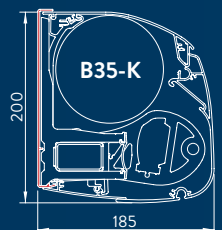

### DIMENSIONS

	B-35	B-35 Prestige
Width	2,05 m - 15 m (from 7,5 m)	3,50 m - 15 m (from 7,5 m)
Projection	1,50 m - 2,00 m - 2,50 m - 3,00 m - 3,50 m - 4,00 m	3,00 m - 3,50 m - 4 m
Operation	motor (gear optional)	motor with remote control
Cassette	20,0 cm high x 18,2 cm deep	20,0 cm high x 18,2 cm deep
Wind class	2	3

B-35 Prestige: 4 cables

B-35: 4 cables

Awning B-35 is available in several versions, varying from an open system (type A) to a fully enclosed cassette casing (type K).  
 Awning B-35 Prestige is available with fully enclosed cassette (type K) or half-closed (type I). Profile G can be combined with all versions.

B-35 LED strip in both arms

Screens larger than 7,5 m come standard with an intermediate roll, but up to 15 m they can also be delivered as 1 piece.