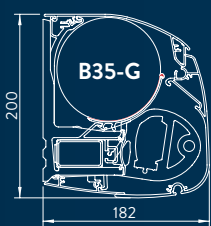

### DIMENSIONS

	B-35	B-35 Prestige
Width	2,05 m - 15 m (from 7,5 m)	3,50 m - 15 m (from 7,5 m)
Projection	1,50 m - 2,00 m - 2,50 m - 3,00 m - 3,50 m - 4,00 m	3,00 m - 3,50 m - 4 m
Operation	motor (gear optional)	motor with remote control
Cassette	20,0 cm high x 18,2 cm deep	20,0 cm high x 18,2 cm deep
Wind class	2	3

B-35 Prestige: 4 cables

B-35: 4 cables

Awning B-35 is available in several versions, varying from an open system (type A) to a fully enclosed cassette casing (type K).  
 Awning B-35 Prestige is available with fully enclosed cassette (type K) or half-closed (type I). Profile G can be combined with all versions.

B-35 LED strip in both arms

Screens larger than 7,5 m come standard with an intermediate roll, but up to 15 m they can also be delivered as 1 piece.