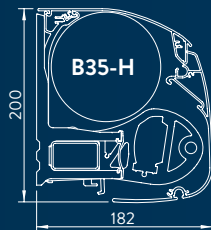

Awning B-35 is available in several versions, varying from an open system (type A) to a fully enclosed cassette casing (type K).
Awning B-35 Prestige is available with fully enclosed cassette (type K) or half-closed (type I). Profile G can be combined with all versions.