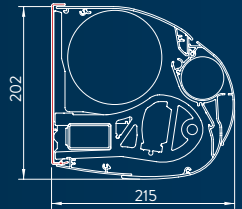

IDEAL WHEN THE SUN IS LOW

The B-38 Prestige is a **wind class 3 folding arm awning** with a **variable valance that can disappear completely** into the lead rail. This valance has a **drop up to 1,3 m** therefore offering extra privacy and perfect protection from the low sun. The awning and variable valance can be controlled with one single **remote control**. In option, this remote can also control the built-in **LED lights** and **electric heater**. The B-38 Prestige is available with a width up to 6m with a maximum projection of 3 or 3,5 m.

The B-38 is a variant with a **projection of 1,50 to 3,50 m** and will withstand **wind speeds up to Beaufort scale 5** (wind class 2). The **remote control** is an option, just as the **LED lighting in the elbow**.

Option:

remote control
standard for Prestige

LED

heating

RAL