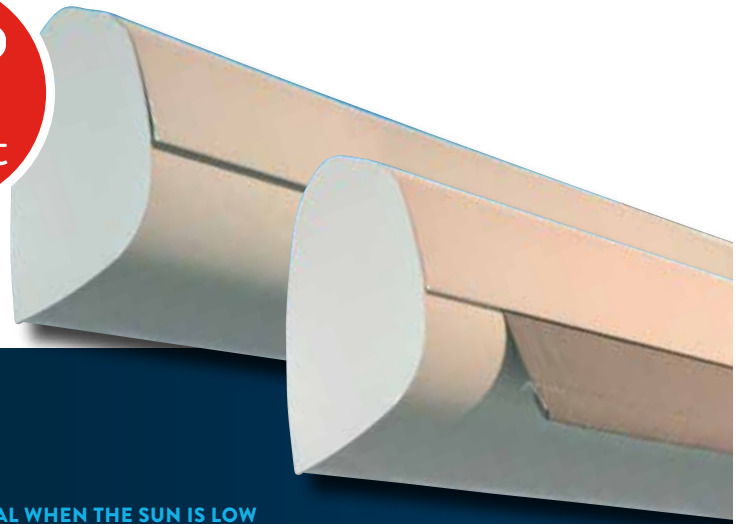

BRUSTOR®

B-38 AND B-38 PRESTIGE

For maximum shadow

The awning can be operated via remote control

The valance of the B-38 (Prestige) disappears completely into the lead rail...

... or provides extra shadow and privacy.

IDEAL WHEN THE SUN IS LOW

The B-38 Prestige is a **wind class 3 folding arm awning** with a **variable valance that can disappear completely** into the lead rail. This valance has a **drop up to 1,3 m** therefore offering extra privacy and perfect protection from the low sun. The awning and variable valance can be controlled with one single **remote control**. In option, this remote can also control the built-in **LED lights** and **electric heater**. The B-38 Prestige is available with a width up to 6m with a maximum projection of 3 or 3,5 m.

The B-38 is a variant with a **projection of 1,50 to 3,50 m** and will withstand **wind speeds up to Beaufort scale 5** (wind class 2). The **remote control** is an option, just as the **LED lighting in the elbow**.

R 9001 Cream

Anodised

R 7016
Anthracite grey
(textured)

Other colours optional

DIMENSIONS

	B-38	B-38 Prestige
Width	2,05 m - 6,00 m	3,50 m - 6,00 m
Projection	1,50 m - 2,00 m - 2,50 m - 3,00 m - 3,50 m	3,00 m - 3,50 m
Operation	motor with wall switch	motor with remote control
Cassette	20,2 cm high x 21,2 cm deep	20,0 cm high x 18,2 cm deep
Valance	variable, up to 1,30 m	variable, up to 1,30 m
Wind class	2	3